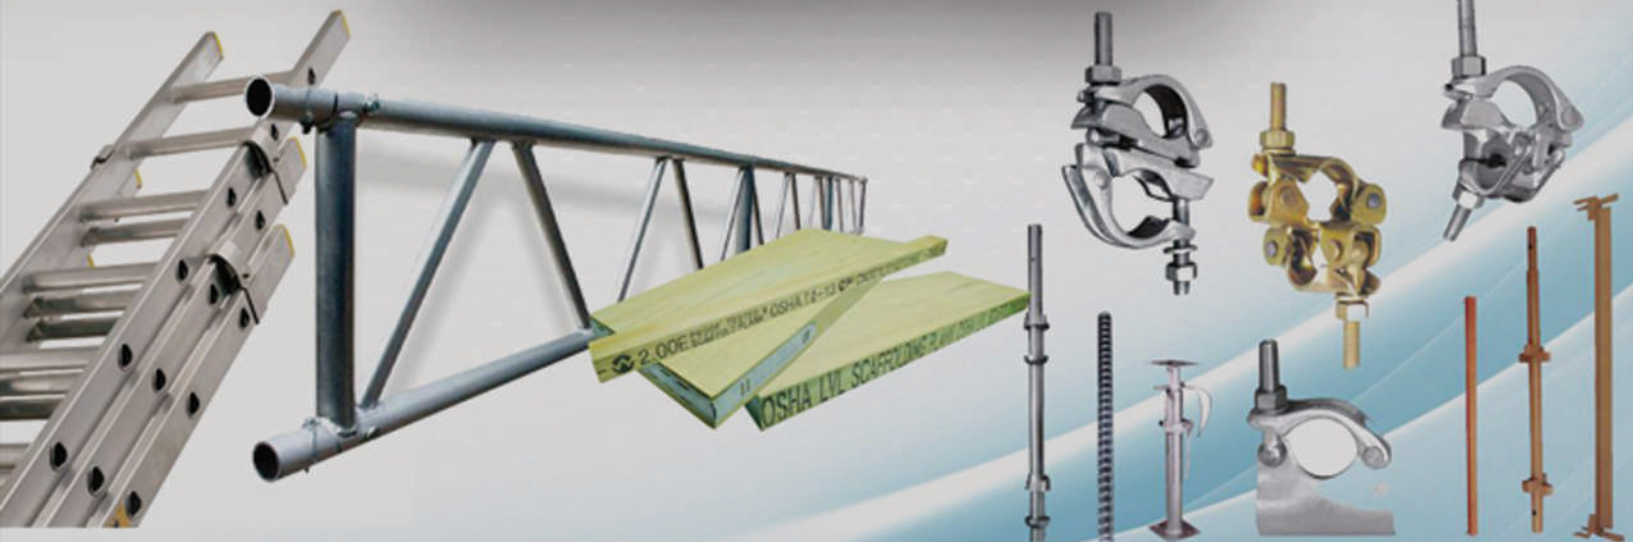

PLANETECO

MASONRY ACCESSORIES