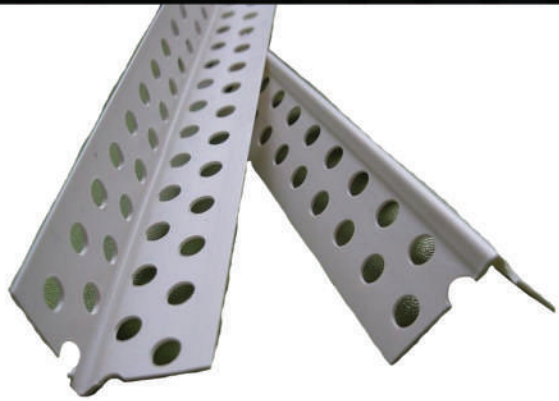

SHUTTERING CLAMP

PERFORATED PVC ANGLE