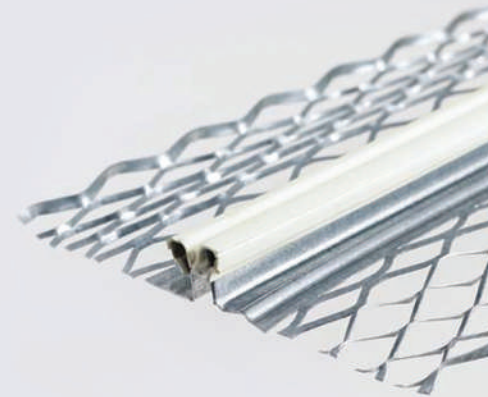

ANNEALED WIRE

GI BINDING WIRE

FENCING MESH

FIBREGLASS MESH FOR CONSTRUCTION BLUE

RAZOR WIRE

SS WIRE ROPE

GI BARBED WIRE

GI BARBED PVC COATED WIRE

PLASTER STOP BEAD

SS ANGLE BEAD

GI ANGLE BEAD

GI ARCHITRAVE BEAD

GI LINTEL

GI/SS CAVITY WALL

EXPANDED METAL

GI MOVEMENT BEAD

GI HOLDFAST CLAMP

GI THREAD BAR

SS THREAD BAR

TIE ROD

SAFETY CAP FOR STEEL BAR

SCAFFOLDING TAG

TIE ROD BASE PLATE

TIE ROD WING NUT