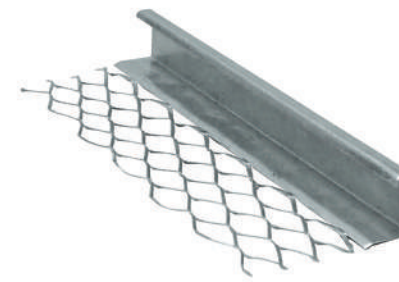

E : info@planeteco.ae

www.planeteco.com

ALUMINIUM MANHOLE COVER

FIBER MANHOLE COVR HD

GI WELDED MESH

SHADE NET

MANHOLE COVER (CI & DUCTILE TYPE)

ALUMINIUM MESH

ANNEALED WIRE

GI BINDING WIRE

FENCING MESH

FIBREGLASS MESH FOR CONSTRUCTION BLUE

RAZOR WIRE

SS WIRE ROPE

GI BARBED WIRE

GI BARBED PVC COATED WIRE

PLASTER STOP BEAD

SS ANGLE BEAD

GI ANGLE BEAD

GI ARCHITRAVE BEAD

GI LINTEL

GI/SS CAVITY WALL

EXPANDED METAL

GI MOVEMENT BEAD

GI HOLDFAST CLAMP

GI THREAD BAR

SS THREAD BAR

TIE ROD

SAFETY CAP FOR STEEL BAR

SCAFFOLDING TAG

TIE ROD BASE PLATE

TIE ROD WING NUT