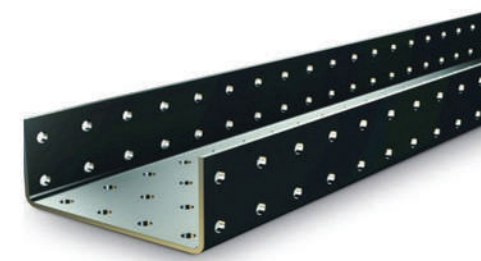

PLASTER STOP BEAD

SS ANGLE BEAD

GI ANGLE BEAD

GI ARCHITRAVE BEAD

GI LINTEL

GI/SS CAVITY WALL

EXPANDED METAL

GI MOVEMENT BEAD

GI HOLDFAST CLAMP

GI THREAD BAR

SS THREAD BAR

TIE ROD

SAFETY CAP FOR STEEL BAR

SCAFFOLDING TAG

TIE ROD BASE PLATE

TIE ROD WING NUT