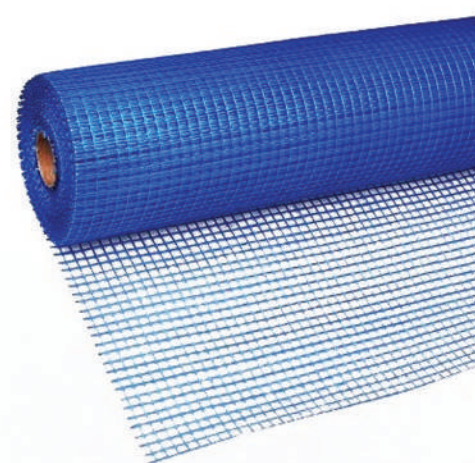

E : info@planeteco.ae

www.planeteco.com

ALUMINIUM MANHOLE COVER

FIBER MANHOLE COVR HD

GI WELDED MESH

SHADE NET

MANHOLE COVER (CI & DUCTILE TYPE)

ALUMINIUM MESH

ANNEALED WIRE

GI BINDING WIRE

FENCING MESH

FIBREGLASS MESH FOR CONSTRUCTION BLUE

RAZOR WIRE

SS WIRE ROPE

GI BARBED WIRE

GI BARBED PVC COATED WIRE