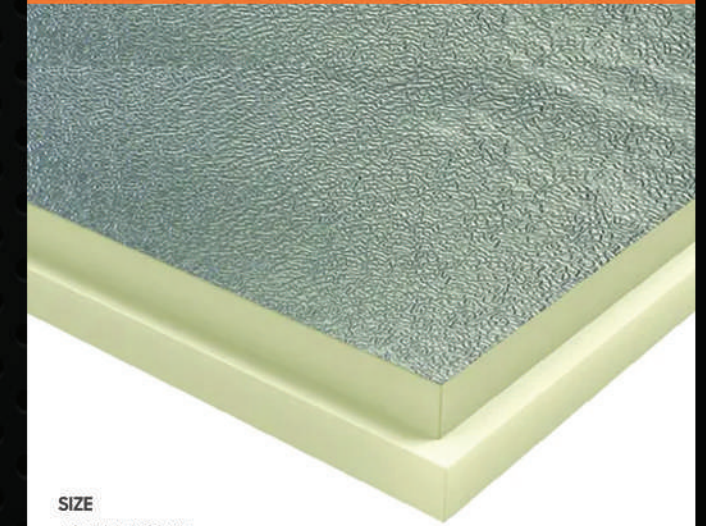

**EXTRUDED POLYSTYRENE SHEET**

SIZE  
4X8X1/2", 4X8X3/4", 4X8X1",  
4X8X1.5", 4X8X2", 4X8X2.5",  
4X8X3", 4X8X4", 4X8X6", 4X8X8"

**THERMOCOL SHEET**

SIZE  
APX.100KG

**NATURAL FIBRE WOOL**

SIZE  
122X220CMX12MM,  
122X220CMX18MM,  
122X220CMX25MM

**BITUMINISED FLEXEL SHEET**

SIZE  
122X244X12MM

**SOFT BOARD**

SIZE  
1.2MX4MX20MM

**PIR INSULATED SHEET**

SIZE  
91CMX61CMX10MM,  
91CMX61CMX12MM,  
91CMX61CMX15MM

**CORK BOARD**

SIZE  
100CMX50CMX25MM,  
100CMX50CMX50MM