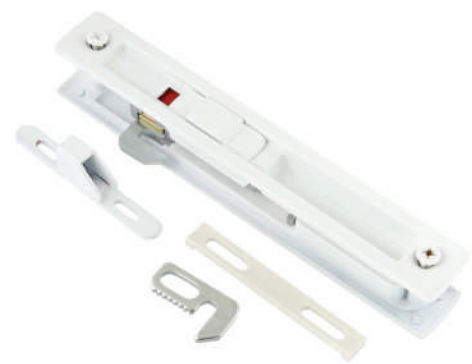

SLIDE ON SOFT CLOSING HINGES

DRAWER LOCK

**TANDEM FULL EXTENSION SLIDE
WITH LOCKING DEVICE L/R**

DRAWER RAILING

BED LIFT UP MECHANISM (GAS SPRING)

SLIDING WHEEL SINGLE/DOUBLE

SLIDING DOOR FITTINGS

MAGNET CATCHER PUSH DOUBLE

CAM LOCK

GI GATE HOOK

MAGNET CATCHER PUSH SINGLE

ALUMINIUM BOX SLIDING WHEEL

METAL CLIP EXTRA BIG WITH LOCK

WINDOW LOCK WITH KEY

ALUMINIUM WINDOW PUSH LOCK

DOOR ROLLER CATCHER

CP PIPE

CP PIPE OVAL SHAPE

PVC ANGLE

CURTAIN ROD WITH ACCESSORIES

RUBBER BUSH

PVC KNOB

CURTAIN PIPE HOLDER

PVC CABLE COVER