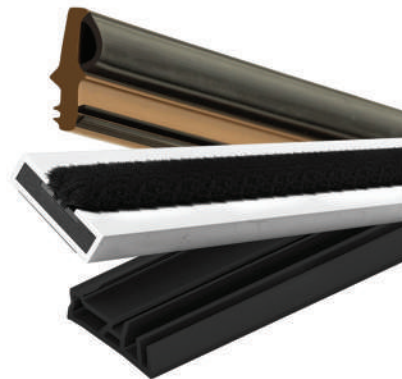

WOOD BISCUIT

WOODEN DOWEL

SS/PVC CONCEALED
WARDROBE HANDLE

SS DOOR KICK PLATE

SHELF SUPPORT

SILICONE GASKET SELF ADHESIVE

PUSH/PULL PLATE STAINLESS STEEL

ACOUSTIC DOOR SEAL

RUBBER SEAL FOR DOOR

PVC FURNITURE LEG

STEEL ADJUSTABLE FURNITURE LEG

REVOLVING PLATE

SIZES
4", 5", 6", 8"

BRANDS: **Uken**

CASTER WHEEL RUBBER

SIZES
1.5", 2.5", 3", 4", 5", 6", 8"