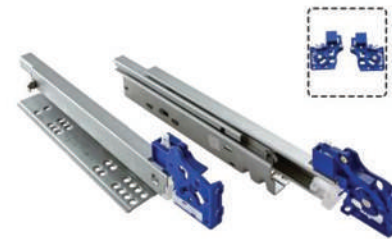

E : info@planeteco.ae

www.planeteco.com

**SOFT CLOSING BALL BEARING
EXTENSION RAIL**

SOFT CLOSING FULL EXTENSION RAIL

GAS SPRING

CLIP ON SOFT CLOSING HINGES

**PUSH OPEN HYDRAULIC
FULL EXTENSION RAIL**

UNDERMOUNT SOFT CLOSING

SLIDE ON SOFT CLOSING HINGES

DRAWER LOCK

**TANDEM FULL EXTENSION SLIDE
WITH LOCKING DEVICE L/R**

DRAWER RAILING

BED LIFT UP MECHANISM (GAS SPRING)

SLIDING WHEEL SINGLE/DOUBLE

SLIDING DOOR FITTINGS

MAGNET CATCHER PUSH DOUBLE

CAM LOCK

GI GATE HOOK

MAGNET CATCHER PUSH SINGLE

ALUMINIUM BOX SLIDING WHEEL

METAL CLIP EXTRA BIG WITH LOCK

WINDOW LOCK WITH KEY

ALUMINIUM WINDOW PUSH LOCK

DOOR ROLLER CATCHER