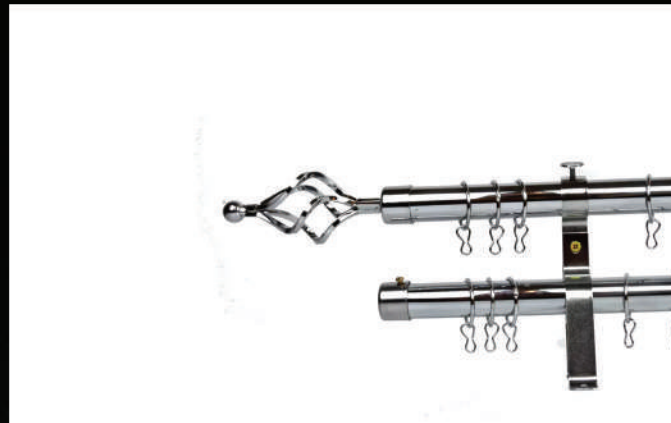

E : info@planeteco.ae

www.planeteco.com

**SOFT CLOSING BALL BEARING
EXTENSION RAIL**

SOFT CLOSING FULL EXTENSION RAIL

GAS SPRING

CLIP ON SOFT CLOSING HINGES

**PUSH OPEN HYDRAULIC
FULL EXTENSION RAIL**

UNDERMOUNT SOFT CLOSING

SLIDE ON SOFT CLOSING HINGES

DRAWER LOCK

**TANDEM FULL EXTENSION SLIDE
WITH LOCKING DEVICE L/R**

DRAWER RAILING

BED LIFT UP MECHANISM (GAS SPRING)

SLIDING WHEEL SINGLE/DOUBLE

SLIDING DOOR FITTINGS

MAGNET CATCHER PUSH DOUBLE

CAM LOCK

GI GATE HOOK

MAGNET CATCHER PUSH SINGLE

ALUMINIUM BOX SLIDING WHEEL

METAL CLIP EXTRA BIG WITH LOCK

WINDOW LOCK WITH KEY

ALUMINIUM WINDOW PUSH LOCK

DOOR ROLLER CATCHER

CP PIPE

CP PIPE OVAL SHAPE

PVC ANGLE

CURTAIN ROD WITH ACCESSORIES

RUBBER BUSH

PVC KNOB

CURTAIN PIPE HOLDER

PVC CABLE COVER