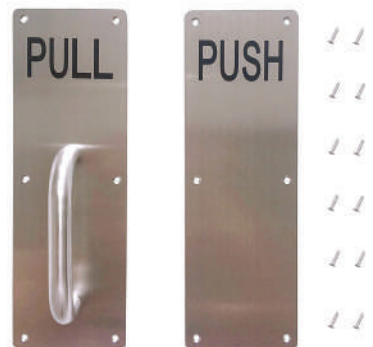

ADHESIVE BUMPER

GLASS HOLDER SOLID

PVC BUFFER/NAIL FOR CHAIR & TABLE

PVC BUSH FOR CHAIR & TABLE

DOOR PULL

GLASS DOOR HANDLE (S&H)

ALUMINIUM DOOR HANDLE

CHEST HANDLE

WOOD BISCUIT

WOODEN DOWEL

SS/PVC CONCEALED
WARDROBE HANDLE

SS DOOR KICK PLATE

SHELF SUPPORT

SILICONE GASKET SELF ADHESIVE

PUSH/PULL PLATE STAINLESS STEEL

ACOUSTIC DOOR SEAL

RUBBER SEAL FOR DOOR

PVC FURNITURE LEG

STEEL ADJUSTABLE FURNITURE LEG

REVOLVING PLATE

SIZES
4", 5", 6", 8"

BRANDS: **Uken**

CASTER WHEEL RUBBER

SIZES
1.5", 2.5", 3", 4", 5", 6", 8"