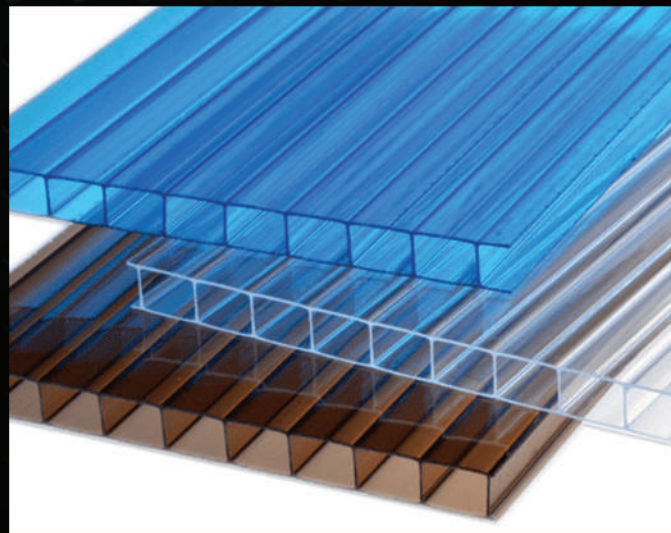

POLYCARBONATE SHEET

ACRYLIC ROD

324 BLUE

327 TRANSPARENT BLUE

PST ACRYLIC FLEXIBLE SHEET

ACRYLIC CUTTER

EMBOSSSED POLYCARBONATE SHEET

POLYCARBONATE TWIN WALL SHEET